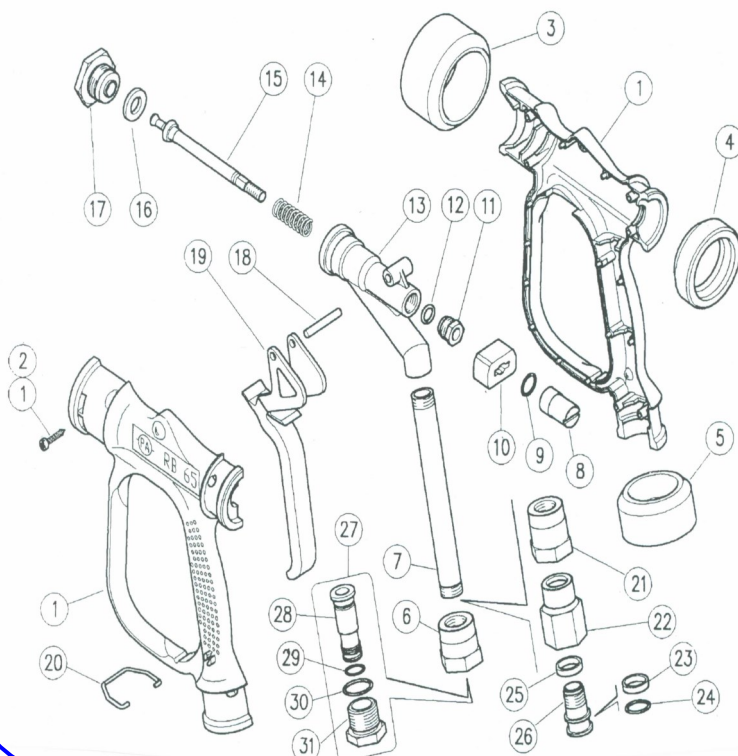

### SPARE PARTS LIST

60L/min

WDEB6438-60

NO.	PART NO.	DESCRIPTION	QTY
1	P30642024	Ergo 60 l/min Housing Kit (TEC6438)	1
1	P30644624	Ergo 100 l/min Housing Kit (TEC6445)	1
2	P16307551	3.5 x 18mm Screw, S/S	6
3	P30641284	Front Protector Ring	1
4	P30641384	Back Protector Ring	1
5	P30641484	Lower Protector Ring	1
6	P30640731	Connection 1/2" BSPF	1
7	P30640936	130mm Tube	1
8	P30641831	M7 Screw Plug	1
9	P10317700	O'Ring 2.62 x 12.37mm	1
10	P30640484	Blue Slide, 60 l/min (TEC6438)	1
10	P30644384	Red Slide, 100 l/min (TEC6445)	1
11	P30641731	M14 Plug	1
12	P10317010	O'Ring 2.62 x 7.6mm Viton	1
13	P30640535	Housing, Brass	1
14	P30641051	Spring	1
15	P30640651	Piston, 60 l/min (TEC6438)	1
15	P30644231	Piston 100 l/min (TEC6445)	1

NO.	PART NO.	DESCRIPTION	QTY
16	P30640885	Diaphragm	1
17	P30640331	Brass Seat, 60 l/min (TEC6438)	1
17	P30644131	Seat, 100 l/min (TEC6445)	1
18	P30641631	Pin, 5mm	1
19	P30641184	Blue Trigger, 60 l/min (TEC6438)	1
19	P30644484	Red Trigger, 100 l/min (TEC6445)	1
20	P30641551	Clip, S/S	1
21	P30642631	Connection M16 (TEC6438)	1
22	P30642731	Connection 1/2" BSPF (TEC6438)	1
23	P26107585	Open Ring (TEC6438)	1
24	P10309210	O'Ring 2 x 15mm Viton 70 (TEC6438)	1
25	P26107485	Ring (TEC6438)	1
26	P26107231	Pin (TEC6438)	1
27	P30643000	Swivel, 13mm Hose Barb	1
28	P30643131	13mm Hose Barb	1
29	P10306000	O'Ring 1.78 x 12.42mm	1
30	P10309290	O'Ring 2 x 20mm	1
31	P30643231	1/2" BSPM Connection	1