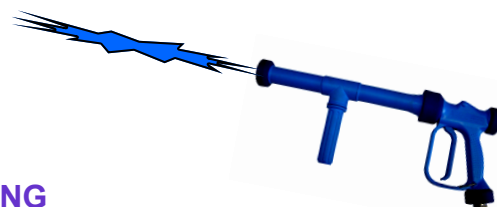

Contact a sales engineer for your Wash Down Gun Solution:

“TODAY”

Q water Pty Ltd
ABN 68 009 465 347

Head Office Ph: +61 (0) 7 3865 5555
Head Office Fax: +61 (0) 7 3865 5555

Mobile Ph **QLD**: +61 (0) 417 590 660
Mobile Ph **ALL**: +61 (0) 417 590 660

Email: sales@qwater.com.au
Web: www.qwater.com.au