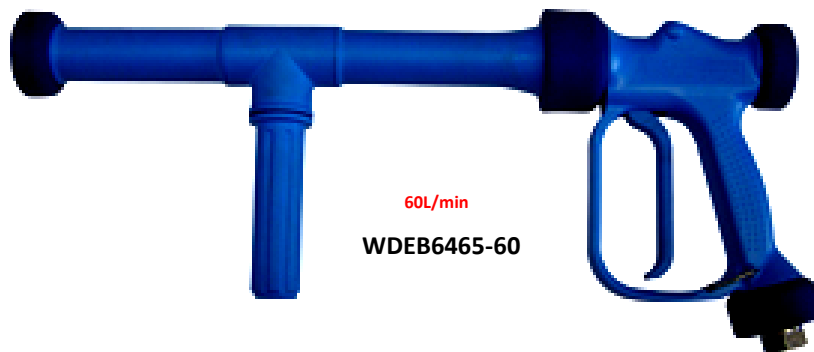

## WASHDOWN LANCE GUN

**“WDE—Economy Series”**

60L/min

WDEB6465-60

60L/min

WDEB6438-60

**FEATURES:**

- Low Flow
- Rubber Grip(s)
- Easy To Use
- Lever Trigger
- Water Shut Off
- Spares Ava

If you need to clean up your act, but don't want to pay the earth.  
 Our economy range of imported WASHDOWN LANCE GUNS will surprise you.  
 'Best used with cold water only.'

Q water's range of "Economy Series" Water Wash Down Lance Guns & Wash Down Guns deliver water with performance where you need it most...