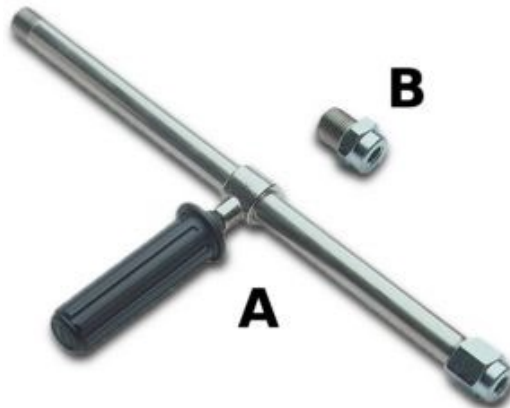

WASHDOWN LANCE GUN STAINLESS STEEL “WDE—Economy Series”

FEATURES:

- ◆ High Flow
- ◆ Chromed Brass Body
- ◆ 1/2" BSPF inlet & outlet
- ◆ Flow 100L/min @ 18 bar
- ◆ Max. pressure 24 bar
- ◆ Rubber Grip(s)
- ◆ Easy Lever Trigger
- ◆ Water Shut Off
- ◆ Spares Ava
- ◆ Lance (SS) available in three lengths
400, 800, 1250mm

100L/min

WDEB6453-100

If you need to clean up your act, but don't want to pay the earth.
Our HD economy range of WASHDOWN SS LANCE GUNS will surprise you.
“Best used with cold water.”

Q water's range of “Economy Series” Water Wash Down SS Lance Guns & Wash Down Guns deliver water with performance where you need it most...